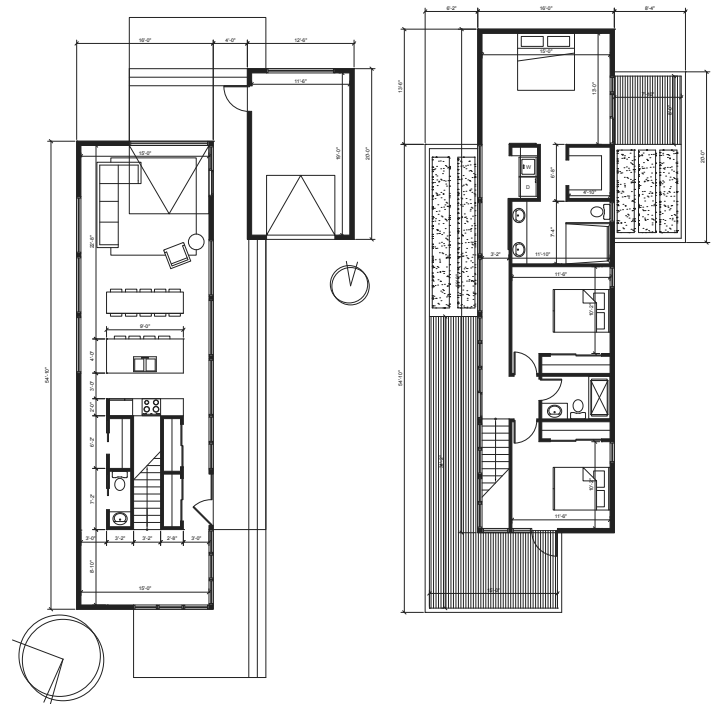

Shift

Elemental Series

● PRICING

Standard: \$236,730

Signature: \$257,798

Designer: \$273,582

● OVERVIEW

Introducing the new Elemental Series; a line of contemporary, efficient, and livable modular homes. Elemental offers 6 different floorplans for you to customize with our tiered interior palette selection and finish packages. In order to hit a lower price point Method has hand selected detailed specifications and finishes and bundled upgrade options into finish and sustainability upgrade categories.

● FLOORPLANS living: 1821 sqft / garage: 250 sqft

● RENDERINGS