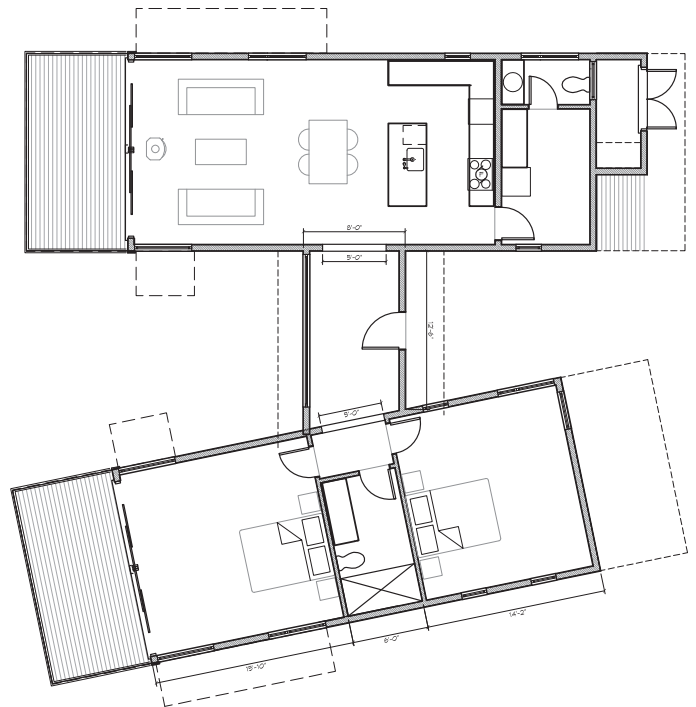

M2

Balance M Series

● PRICING

\$230,000*

● OVERVIEW

Method Homes and Balance Associates Architects offers an expanded Balance M Series. The M series has multiple interior and exterior finish options and is fully adaptable for various sites, locations and owner needs.

Size: 1,295 sq. ft.

Modules: 3

Program: 2 Bedrooms, 1.5 Baths

*The pricing listed is for the modular portion of the home, it includes everything except soft costs, site work, foundation, appliances and delivery/installation.

● FLOORPLANS

● PHOTOS